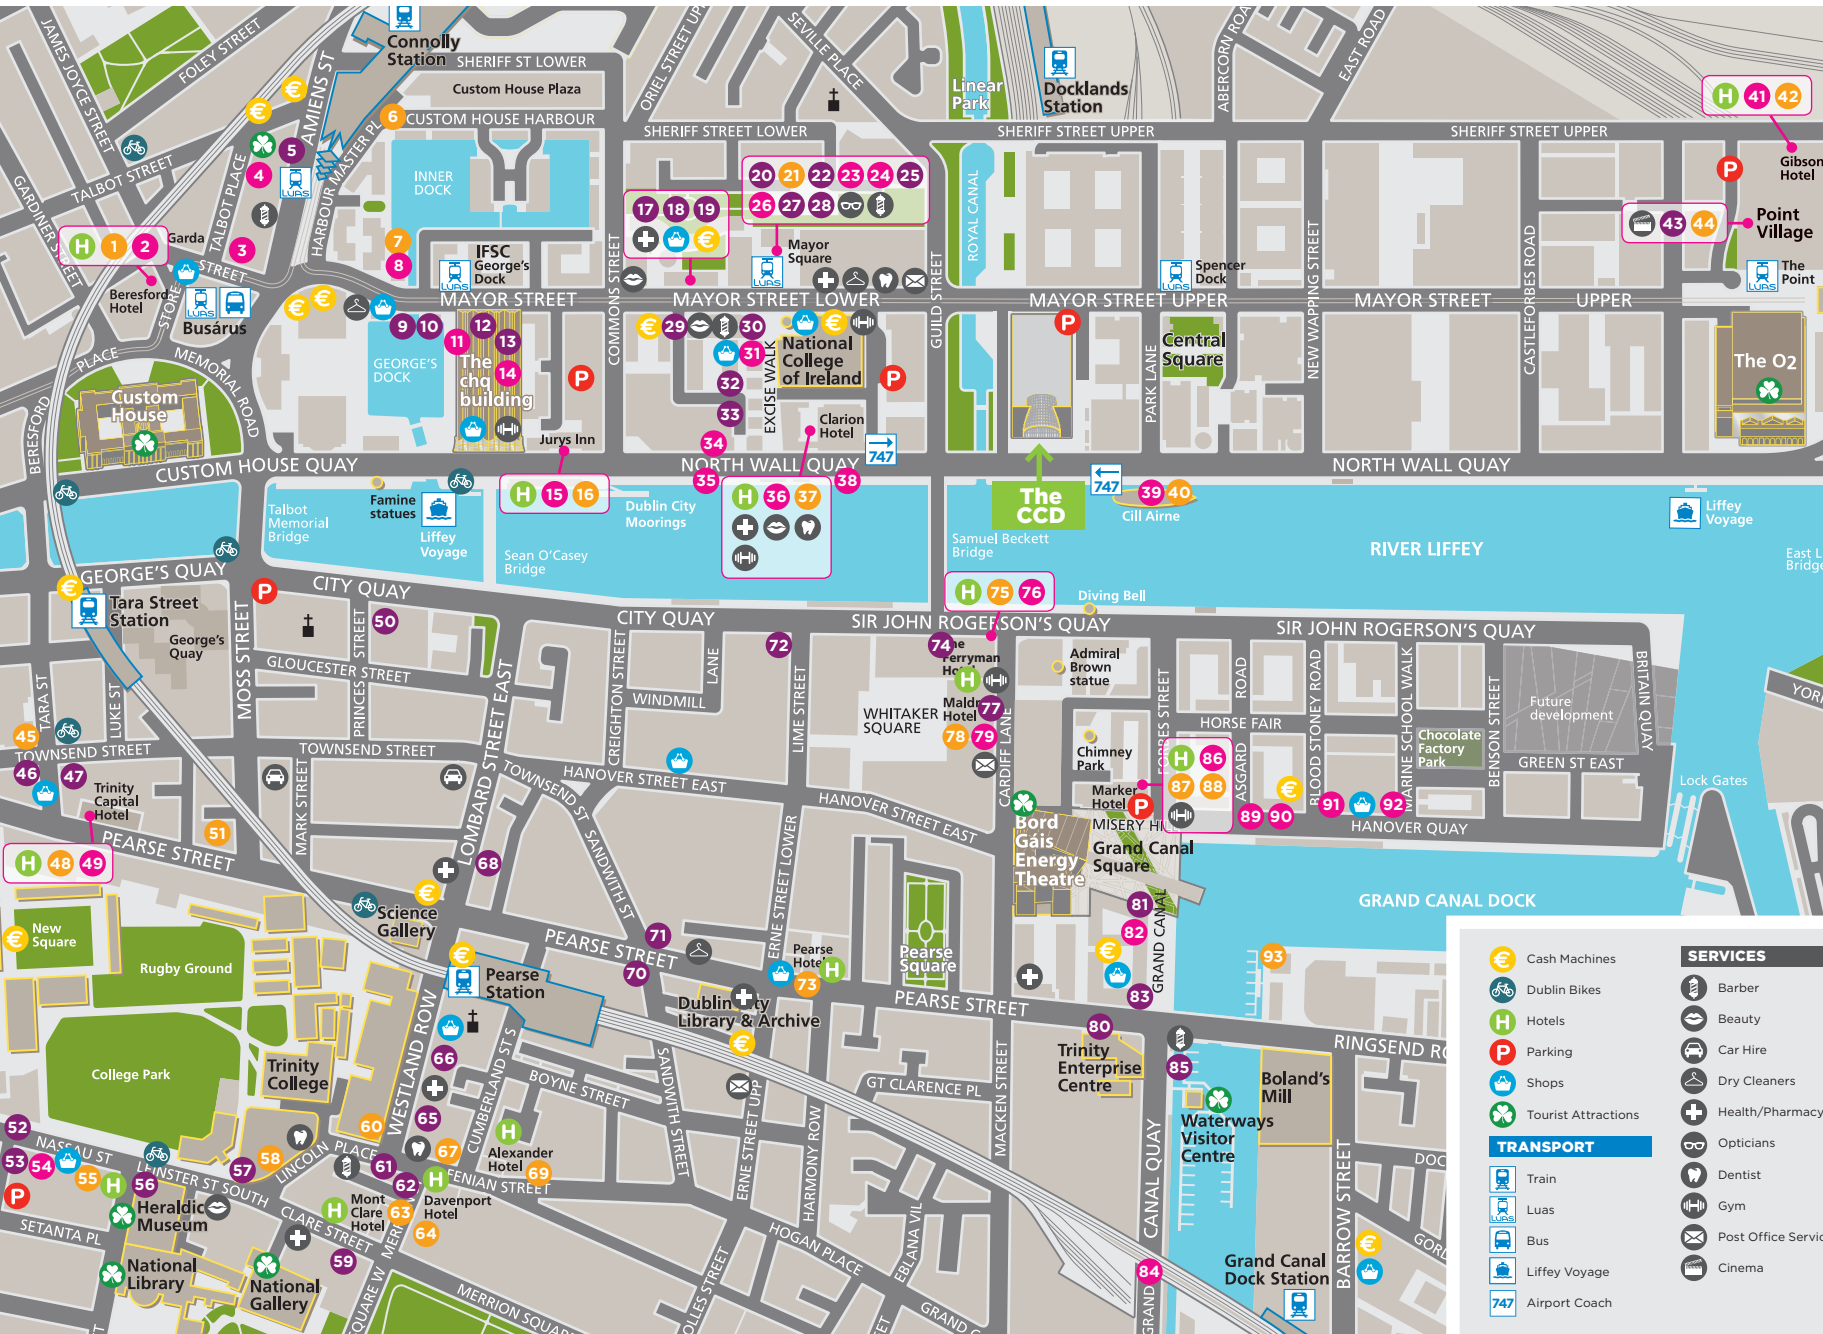

Map of Local Area

Your quick guide to key services within 15 minutes walk of The CCD

RESTAURANTS

- 2 Il Vignardo at The Beresford Hotel
- 3 The Good Bits
- 4 Thai Spice
- 8 Harbour Master Bar & Restaurant
- 11 Ely Chq
- 14 Toss'd
- 15 Oly's at Jurys Inn IFSC
- 23 La Cuvee
- 24 Dublin Wine Rooms
- 26 La Corte
- 31 Borlottie
- 34 Milano
- 35 J2 Grill & Sushi
- 36 Kudos at The Clarion Hotel
- 38 Swai
- 39 Quay 12 at Cill Airne
- 41 Coda Eatery at The Gibson Hotel
- 49 Café Cairo at The Trinity Capital Hotel
- 54 The Pig's Ear
- 76 The Southbank at The Ferryman Hotel
- 79 Stir at The Maldron Hotel
- 82 Crystal Boat
- 84 Bridge Bar and Grill
- 86 The Brasserie at The Marker Hotel
- 89 Ely HQ
- 90 Riva
- 91 Herbstreet Restaurant
- 92 Milano

PUBS

- 1 Café Le Monde at The Beresford Hotel
- 6 The Vaults
- 7 Harbour Master Bar & Restaurant
- 16 Oly's Bar at Jurys Inn IFSC
- 21 Lagoon Bar & Restaurant
- 37 The Clarion Hotel Bar
- 40 Blue River Bistro Bar at Cill Airne
- 42 Hemi Bar at The Gibson Hotel
- 44 Harry's Bar
- 45 Macturcaills
- 48 The Trinity Capital Hotel Bar
- 51 O'Neill's Pub & Townhouse
- 55 The Blarney Inn
- 58 Lincoln Inn
- 60 Kennedy's
- 63 O'Callaghan Mont Clare Hotel Bar
- 64 O'Callaghan Davenport Hotel Bar
- 67 The Ginger Man
- 69 O'Callaghan Alexander Hotel Bar
- 73 Pearse Hotel Bar
- 75 The Ferryman Hotel Bar
- 78 Vertigo Bar at The Maldron Hotel
- 87 The Market Bar at The Marker Hotel
- 88 The Rooftop Lounge at The Marker Hotel
- 93 Ocean Bar